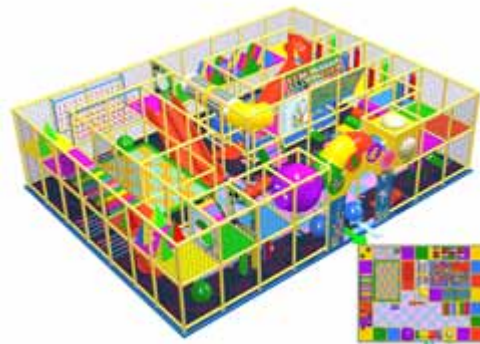

# Indoor playground KL-A002

## Indoor playground KL-A002

### **Model No.: KL-A002**

Indoor playground is suitable for children between 3 and 15, which can tap their intellectual potentials. However our children can gain a lot while enjoy themselves.

Indoor playground, climbing wall and used fitness equipment are parts of our amusement park.

- 1) Themed playground
- 2) Consist of square, tube crawl, rainbow stair, double slide, single slide, rope bridge Trampoline etc.
- 3) Player age: 3 - 15 years old
- 4) Materials: LLDPE, aluminum, galvanized steel, plastic deck, wood
- 5) Dimensions: 11\*8.75m